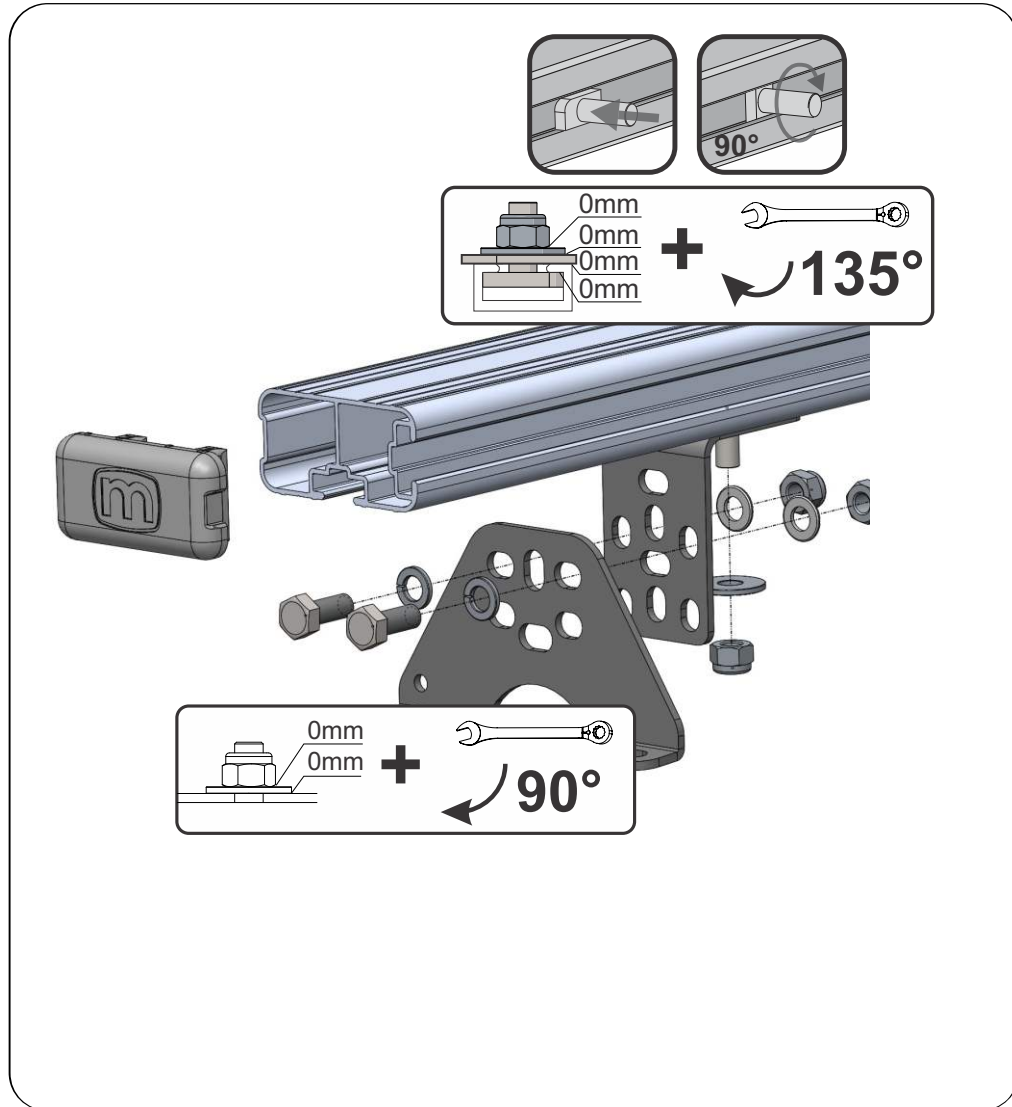

Assembly instructions: Read first!
 Montagehandleiding: Eerst lezen!
 Instruction de montage: Lire en premier!
 Montageanleitung: Zuerst lesen!
 Istruzioni di montaggio: Leggere per primo!

CODE CODE KODE CÓDIGO	LG145	MODEL MODÈLE MODELL MODELO	500
--------------------------------	-------	-------------------------------------	-----

NEW FORD TRANSIT CONNECT

NO PART OR INFORMATION ABOUT THIS DRAWING MAY BE REPRODUCED IN ANY FORM WITHOUT PERMISSION IN WRITING FROM MOBIETEC BVBA. THIS DRAWING AND ITS CONTENT IS STRICTLY CONFIDENTIAL.