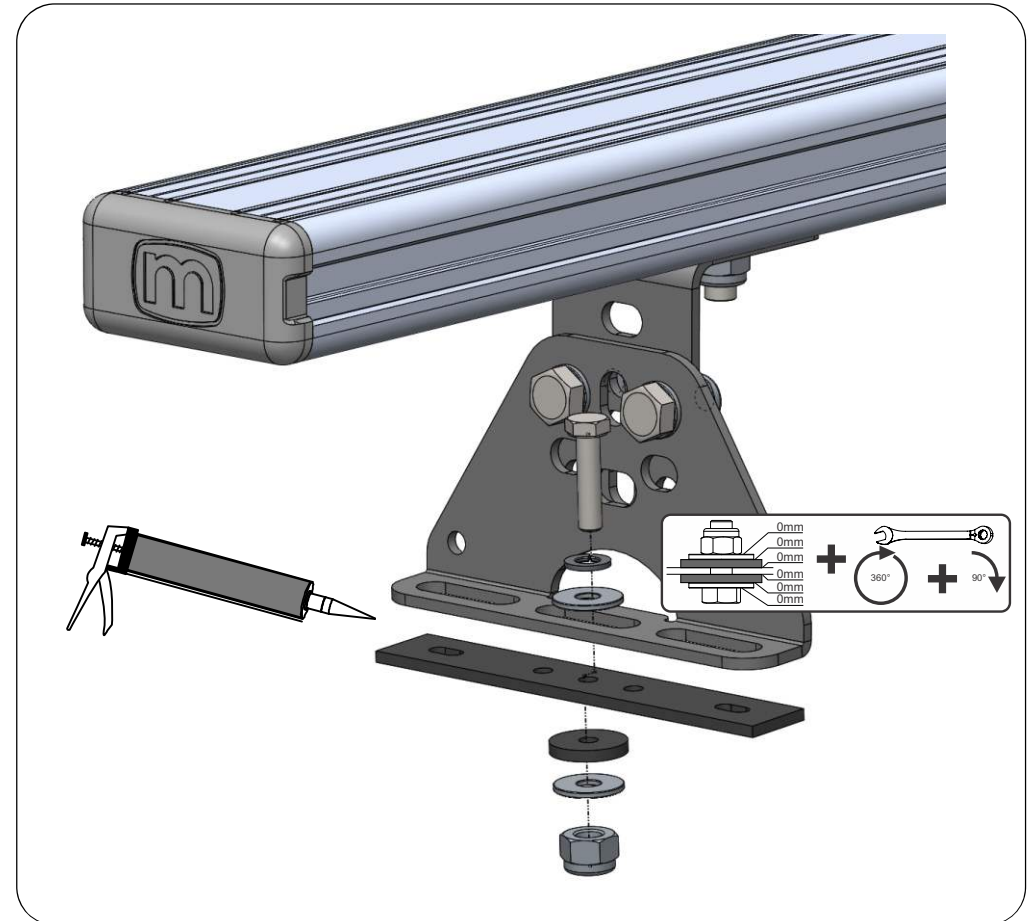

Assembly instructions: Read first!
 Montagehandleiding: Eerst lezen!
 Instruction de montage: Lire en premier!
 Montageanleitung: Zuerst lesen!
 Istruzioni di montaggio: Leggere per primo!

CODE CODE KODE CÓDIGO	LG145	MODEL MODÈLE MODELL MODELO	500
--------------------------------	-------	-------------------------------------	-----

NEW FORD TRANSIT CONNECT

NO PART OR INFORMATION ABOUT THIS DRAWING MAY BE REPRODUCED IN ANY FORM WITHOUT PERMISSION IN WRITING FROM MOBIETEC BVBA. THIS DRAWING AND ITS CONTENT IS STRICTLY CONFIDENTIAL.